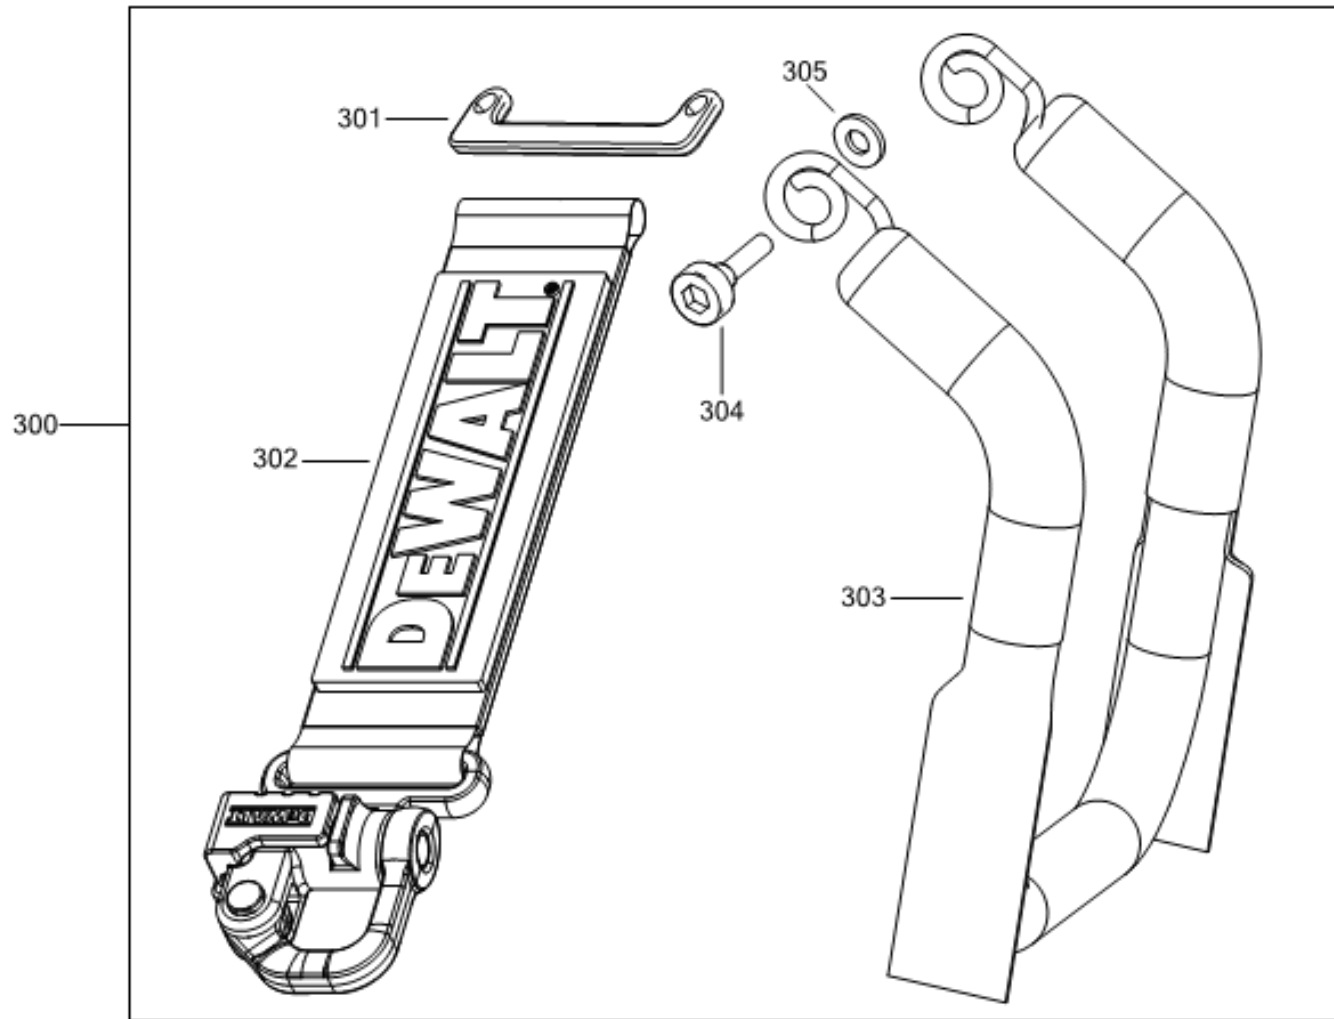

# LANYARD READY KIT EUROPE

Typ  
1

©

# DCF620 CORDLESS SCREWDRIVER 1

## Parts List DCF620 CORDLESS SCREWDRIVER 1

Item	Part Number	Qty	Part Description	General Description	Other Info	Repair Inst	Markets
1	N178812	1	CLAMSHELL SET			No	QW
2	N456983	1	MOTOR & SWITCH SA			No	QW
3	N410831	1	CLUTCH KIT		Inc 15	No	QW
4	N410832	1	GEARCASE SA			No	QW
5	N435495	1	NOSE SA			No	QW
6	N257859	1	TRIGGER LOCK-ON			No	QW
7	N435687	1	HOOK SA			No	QW
8	N042665	1	SCREW			No	QW
10	682211-00	11	SCREW			No	QW
15	N364699	1	SLEEVE			No	QW
16	N383282	1	WASHER THRUST			No	QW
17	605852-00	1	THRUST BEARING			No	QW
18	N112274	1	WASHER THRUST			No	QW
19	56122-00	1	O RING			No	QW
20	N244399	1	BEARING			No	QW
21	N449701	1	HOLDER BIT			No	QW
22	607904-22	1	BIT SCREWDRIVER			No	QW
23	N257879	1	SPRING			No	QW
24	N403955	1	RATING PLATE			No	QW
25	N333803	1	BRAND LABEL			No	QW
300	NA012362	1	SERVICE KIT		LANYARD	No	QW
301	N537349	1	STRAP. HOOKED		READY HOOK	No	QW
302	NA012391	2	BRACKET		LANYARD	No	QW
303	NA012370	1	CLIP SA	LANYARD CLIP	BRACKET LANYARD	No	QW
304	N542271	2	SCREW		CLIP MACHINE	No	QW
305	N462739	2	WASHER		4 X 8.2 X 1	No	QW
800	N017298	1	GREASE	G-2008 Molykote		No	QW
860	H1400196008	2	HANDLE			No	QW
861	N279261	1	KITBOX	DWST1-17807		No	QW
862	N409477	1	LATCH			No	QW
863	P910190	1	LATCH			No	QW
864	N384597	1	INSERT		DCF620NT	No	QW