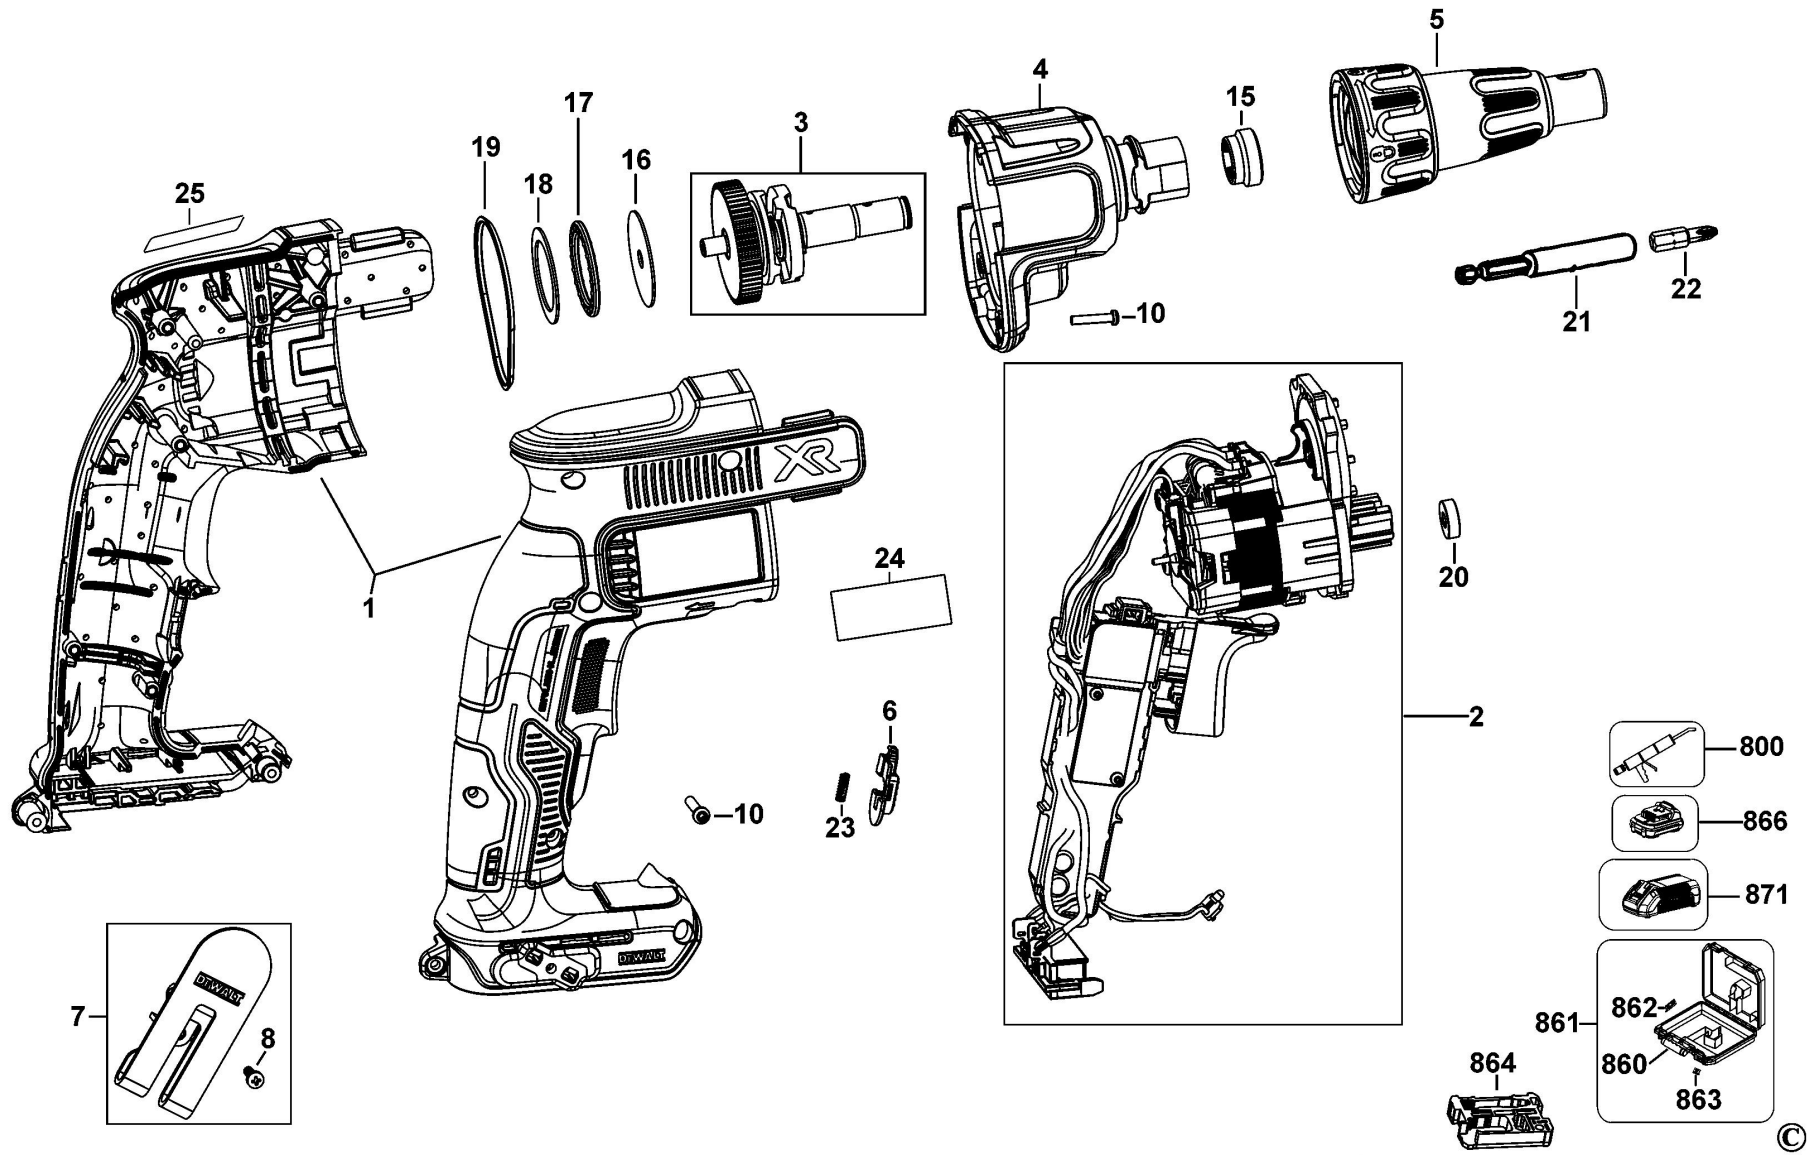

# LANYARD READY KIT EUROPE

Typ  
1

©

# DCF620 CORDLESS SCREWDRIVER 1

## Parts List DCF620 CORDLESS SCREWDRIVER 1

Item	Part Number	Qty	Part Description	General Description	Other Info	Repair Inst	Markets
1	N178812	1	CLAMSHELL SET			No	QW
2	N456983	1	MOTOR & SWITCH SA			No	QW
3	N410831	1	CLUTCH KIT		Inc 15	No	QW
4	N410832	1	GEARCASE SA			No	QW
5	N435495	1	NOSE SA			No	QW
6	N257859	1	TRIGGER LOCK-ON			No	QW
7	N435687	1	HOOK SA			No	QW
8	N042665	1	SCREW			No	QW
10	682211-00	11	SCREW			No	QW
15	N364699	1	SLEEVE			No	QW
16	N383282	1	WASHER THRUST			No	QW
17	605852-00	1	THRUST BEARING			No	QW
18	N112274	1	WASHER THRUST			No	QW
19	56122-00	1	O RING			No	QW
20	N244399	1	BEARING			No	QW
21	N449701	1	HOLDER BIT			No	QW
22	607904-22	1	BIT SCREWDRIVER			No	QW
23	N257879	1	SPRING			No	QW
24	N403955	1	RATING PLATE			No	QW
25	N333803	1	BRAND LABEL			No	QW
300	NA012362	1	SERVICE KIT		LANYARD	No	QW
301	N537349	1	STRAP. HOOKED		READY HOOK	No	QW
302	NA012391	2	BRACKET		LANYARD	No	QW
303	NA012370	1	CLIP SA	LANYARD CLIP	BRACKET LANYARD	No	QW
304	N542271	2	SCREW		CLIP MACHINE	No	QW
305	N462739	2	WASHER		4 X 8.2 X 1	No	QW
800	N017298	1	GREASE	G-2008 Molykote		No	QW
860	H1400196008	2	HANDLE			No	QW
861	N279261	1	KITBOX	DWST1-17807		No	QW
862	N409477	1	LATCH			No	QW
863	P910190	1	LATCH			No	QW
864	N384597	1	INSERT		DCF620NT	No	QW

## Parts List DCF620 CORDLESS SCREWDRIVER 1

Item	Part Number	Qty	Part Description	General Description	Other Info	Repair Inst	Markets
866	N394624	1	BATTERY 18V - 5.0AH - 90WH		DCF620P2	No	QW
866	N314783	1	BATTERY 18V - 2.0AH - 36WH	DCB183-XJ	DCF620D2	No	QW
871	NA132878	1	CHARGER	DCB1104-QW		No	QW